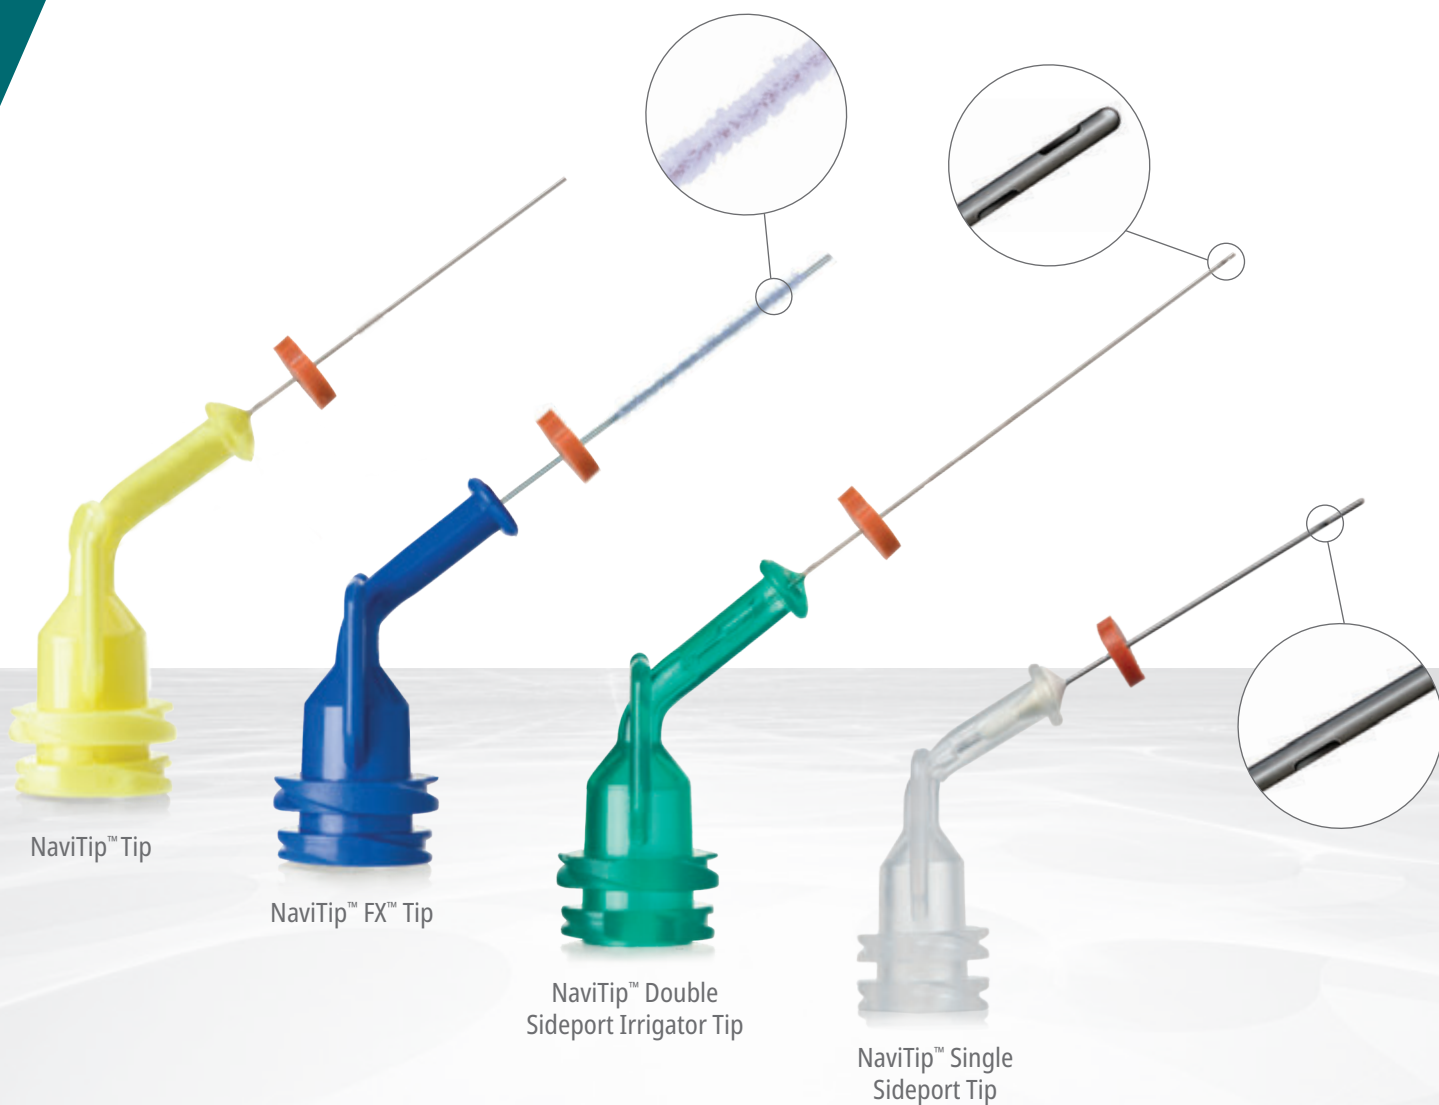

NaviTip™ Delivery Tips

When it comes to root canals,
Ultradent is with you every step of the way.

Controlled Delivery

Ultradent's NaviTip tips provide the optimal irrigant delivery for every step in a root canal procedure. Unlike traditional irrigation tips, the cannula of each NaviTip tip is slightly rigid through the base and center, but flexible at the tip to allow for easy navigation of curved canals and precise delivery of irrigants short of the apex.

NaviTip™

NaviTip™ 29 ga or 30 ga Tip

- Controlled delivery anywhere in the canal
- Flexible cannula easily navigates curved canals

LOK-TITE™	Tip length	20pk	50pk
29 ga - 0.0129" NaviTip	27 mm	5115	1377
29 ga - 0.0129" NaviTip	25 mm	5114	1376
29 ga - 0.0129" NaviTip	21 mm	5113	1374
29 ga - 0.0129" NaviTip	17 mm	5112	1378
29 ga-29 ga NaviTips	27-17 mm	5116	1379
30 ga - 0.0118" NaviTip	27 mm	1354	1424
30 ga - 0.0118" NaviTip	25 mm	1250	1423
30 ga - 0.0118" NaviTip	21 mm	1349	1422
30 ga - 0.0118" NaviTip	17 mm	1249	1421
30 ga-30 ga NaviTips	27-17 mm	1351	3319

NaviTip™ 29 ga Single Sideport Tip

- Designed to direct the flow of chemistry through the sideport of the tip before flowing down into the area of the apex, thus reducing the risk of product extrusion
- Flexible, stainless steel cannula easily navigates curved canals

NaviTip™ Tips Adapt to Your Style

NaviTip tips deliver low-viscosity materials exactly where they are needed—even in the smallest canals.

The double sideport openings in the NaviTip 31 ga Double Sideport Irrigator tip allow your irrigant to be safely expressed against the canal walls rather than toward—or even through—the foramen.