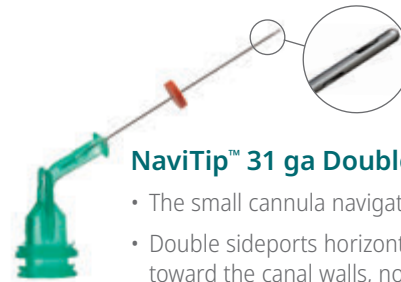

NaviTip™ 29 ga Single Sideport Tip

- Designed to direct the flow of chemistry through the sideport of the tip before flowing down into the area of the apex, thus reducing the risk of product extrusion
- Flexible, stainless steel cannula easily navigates curved canals

Note: UltraCal™ XS calcium hydroxide paste should only be used with NaviTip 29 ga Single Sideport tips.

NaviTip™ 30 ga FX™ Tip

- Brush tip scrubs, cleans, and irrigates simultaneously
- Flexible cannula easily navigates curved canals
- Listed as an "EXCELLENT" product by a prominent independent research institute*

*Clinical Research Associates Newsletter. Volume 29, Issue 1, January 2005.

LOK-TITE™	Tip length	20pk
30 ga - 0.0118" NaviTip FX	17 mm	1452
30 ga - 0.0118" NaviTip FX	25 mm	1454

NaviTip™ 31 ga Double Sideport Irrigator Tip

- The small cannula navigates the most intricate canals
- Double sideports horizontally express irrigant toward the canal walls, not the apex

LOK-TITE™	Tip length	20pk	50pk
31 ga - 0.0098" NaviTip	21 mm	5121	5122
31 ga - 0.0098" NaviTip	27 mm	5123	5124