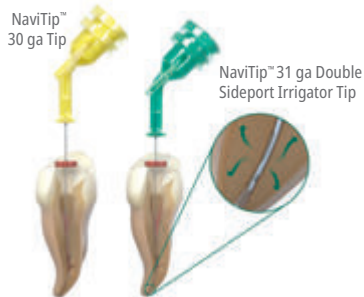

NaviTip™ 29 ga Single Sideport Tip

- Designed to direct the flow of chemistry through the sideport of the tip before flowing down into the area of the apex, thus reducing the risk of product extrusion
- Flexible, stainless steel cannula easily navigates curved canals

*Clinical Research Associates Newsletter. Volume 29, Issue 1, January 2005.

LOK-TITE™	Tip length	20pk
30 ga - 0.0118" NaviTip FX	17 mm	1452
30 ga - 0.0118" NaviTip FX	25 mm	1454

NaviTip™ 31 ga Double Sideport Irrigator Tip

- The small cannula navigates the most intricate canals
- Double sideports horizontally express irrigant toward the canal walls, not the apex

LOK-TITE™	Tip length	20pk	50pk
31 ga - 0.0098" NaviTip	21 mm	5121	5122
31 ga - 0.0098" NaviTip	27 mm	5123	5124

NaviTip™ Tips Adapt to Your Style

NaviTip tips deliver low-viscosity materials exactly where they are needed—even in the smallest canals.

The double sideport openings in the NaviTip 31 ga Double Sideport Irrigator tip allow your irrigant to be safely expressed against the canal walls rather than toward—or even through—the foramen.