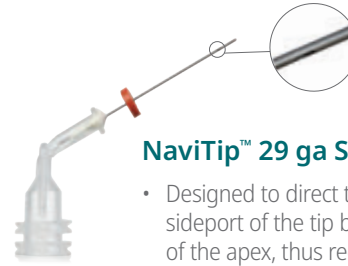

NaviTip™ Delivery Tips

When it comes to root canals,
Ultradent is with you every step of the way.

Controlled Delivery

Ultradent's NaviTip tips provide the optimal irrigant delivery for every step in a root canal procedure. Unlike traditional irrigation tips, the cannula of each NaviTip tip is slightly rigid through the base and center, but flexible at the tip to allow for easy navigation of curved canals and precise delivery of irrigants short of the apex.

NaviTip™

NaviTip™ 29 ga or 30 ga Tip

- Controlled delivery anywhere in the canal
- Flexible cannula easily navigates curved canals

LOK-TITE™	Tip length	20pk	50pk
29 ga - 0.0129" NaviTip	27 mm	5115	1377
29 ga - 0.0129" NaviTip	25 mm	5114	1376
29 ga - 0.0129" NaviTip	21 mm	5113	1374
29 ga - 0.0129" NaviTip	17 mm	5112	1378
29 ga-29 ga NaviTips	27-17 mm	5116	1379
30 ga - 0.0118" NaviTip	27 mm	1354	1424
30 ga - 0.0118" NaviTip	25 mm	1250	1423
30 ga - 0.0118" NaviTip	21 mm	1349	1422
30 ga - 0.0118" NaviTip	17 mm	1249	1421
30 ga-30 ga NaviTips	27-17 mm	1351	3319

NaviTip™ 29 ga Single Sideport Tip

- Designed to direct the flow of chemistry through the sideport of the tip before flowing down into the area of the apex, thus reducing the risk of product extrusion
- Flexible, stainless steel cannula easily navigates curved canals